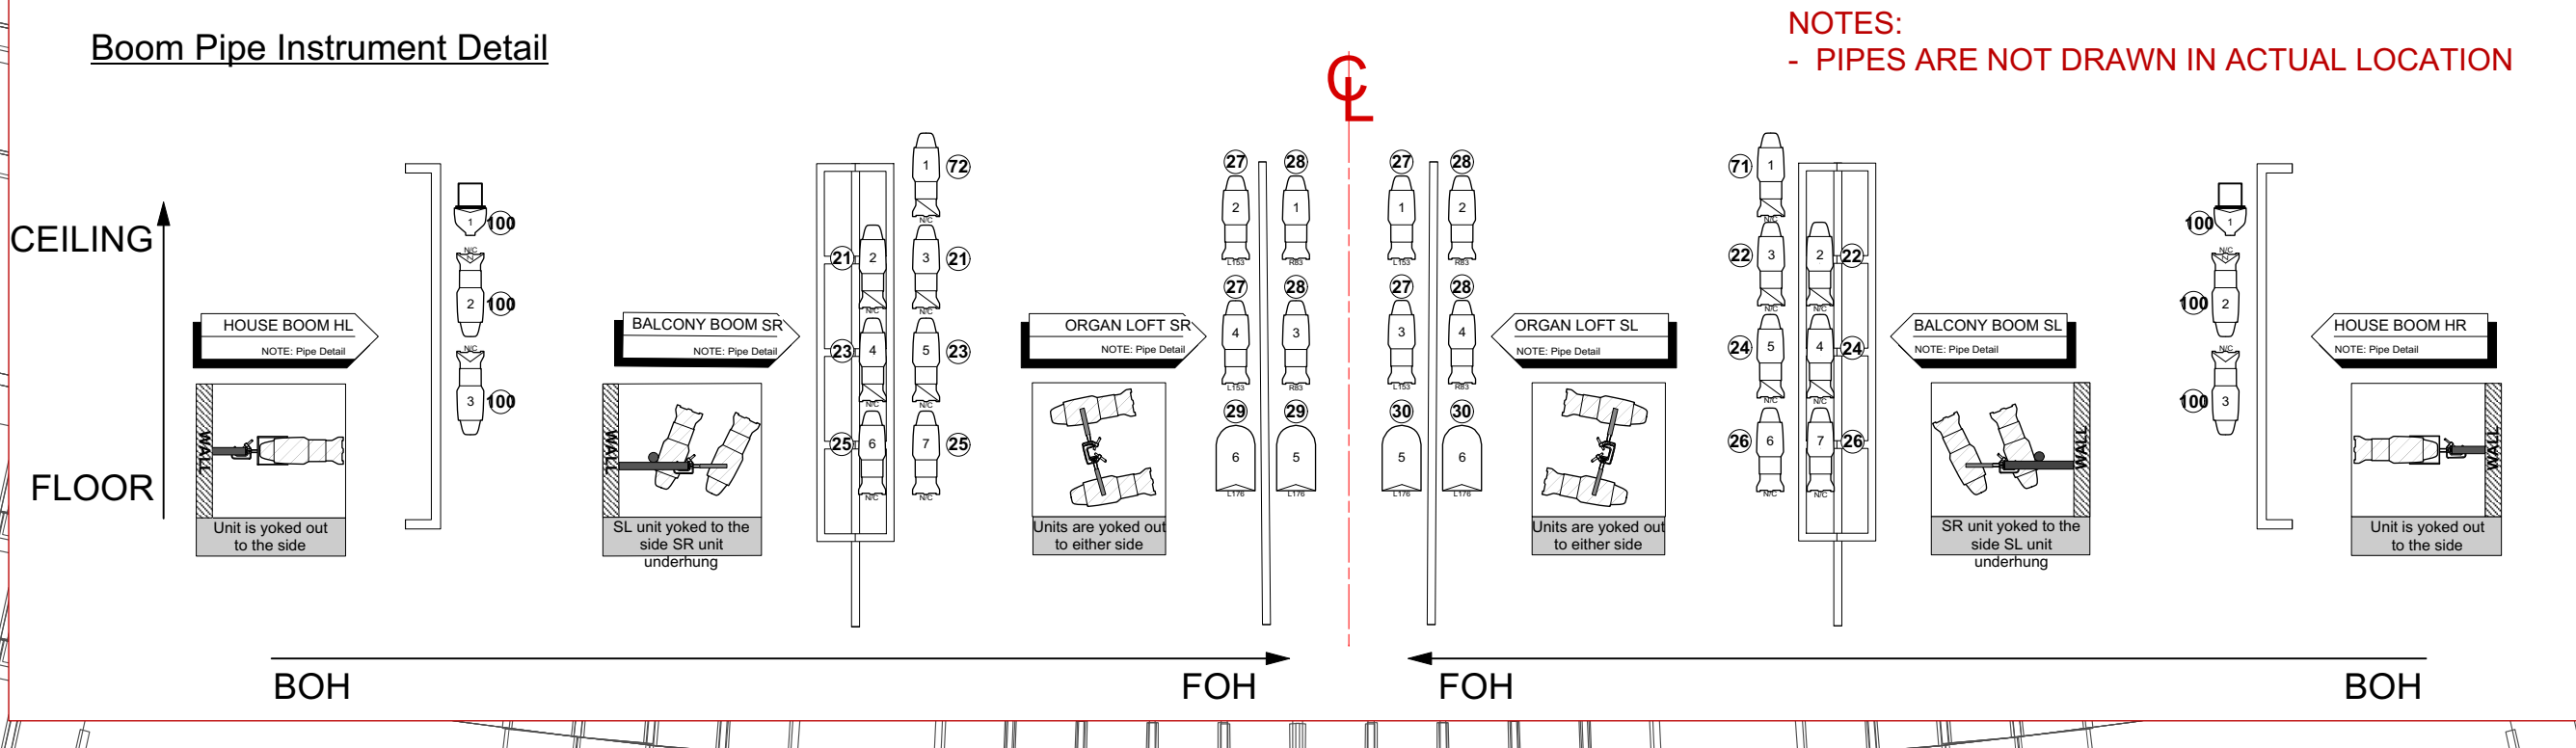

Instruments		Accessories		Label Legend Key		Repertory Light Plot		Production Manager		Notes: - Some pipes drawn above are not in correct location, reference pipe label notes for correct location - FOH, 1E, 2E, and Empty Lineset 4 truss are motor controlled - Lineset speakers (not pictured) are hung on either end of 1E
10" Scoop	ETC Source-4 Zoom Jr. 25"-50"	Rosco I-Cue	6.25" Top Hat	Unit	Repertory Light Plot Oct 24th, 2017 PARAMOUNT EST. 1930 HUDSON VALLEY THEATER		C.E.O. Kurt Heitmann		Production Manager Todd Giudice	
PAR 64 WFL	ETC Source-4 Zoom 15"-30"	7.5" Top Hat	Channel	Lighting Director Ro-z Edelston			Draftsperson Megan C. Maguire			
ETC Source-4 19"	COLORdash Par Hex 12			Drawing # 1		Revision Date 10/24/17				
ETC Source 4 26"	SS Spectra Par 100			Scale: 1/4" = 1'-0"						
ETC Source-4 36"	ElektraLite ML-602									
ETC Source-4 50"	Elation 5-Chan LED Strip Light									
ETC Source 4 PAR (WFL)	Unique² Hazer