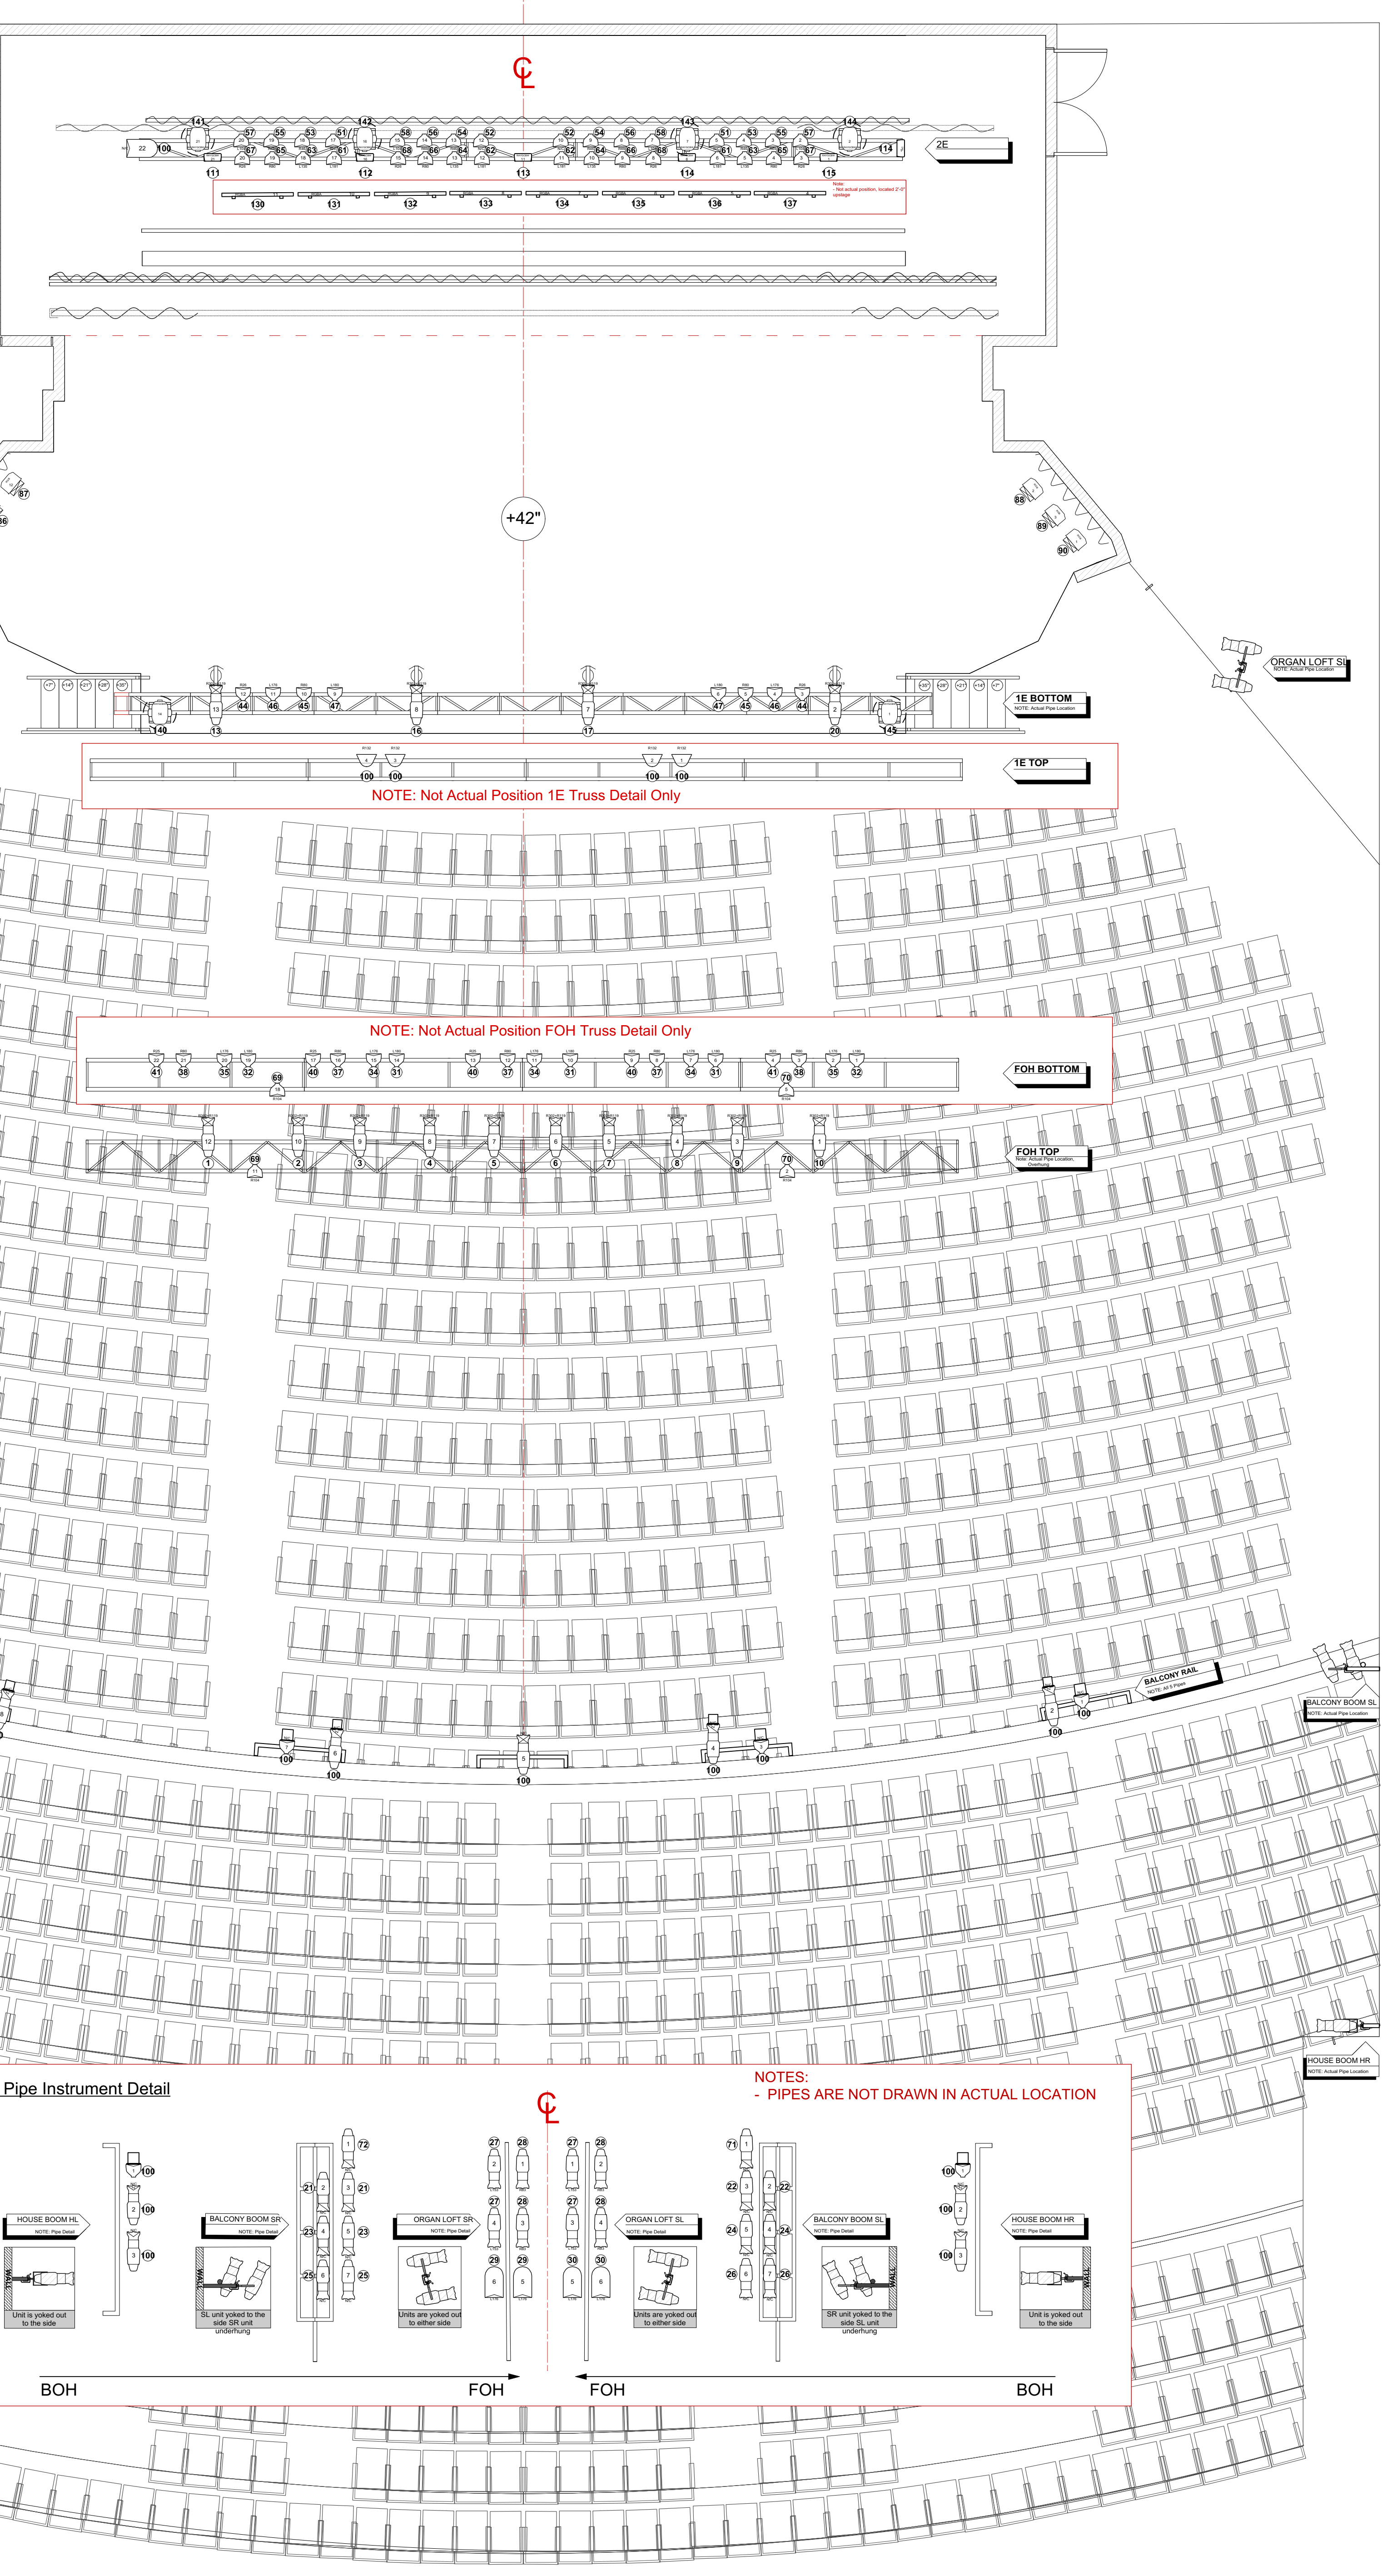

Instruments		Accessories		Label Legend Key		Repertory Light Plot		Production Manager		Notes: - Some pipes drawn above are not in correct location, reference pipe label notes for correct location - FOH, 1E, 2E, and Empty Lineset 4 truss are motor controlled - Lineset speakers (not pictured) are hung on either end of 1E
10" Scoop	ETC Source-4 Zoom Jr. 25"-50"	Rosco I-Cue	6.25" Top Hat	Unit	Repertory Light Plot Oct 24th, 2017 PARAMOUNT EST. 1930 HUDSON VALLEY THEATER		C.E.O. Kurt Heitmann		Production Manager Todd Giudice	
PAR 64 WFL	ETC Source-4 Zoom 15"-30"	7.5" Top Hat	Channel	Lighting Director Ro-z Edelston			Draftsperson Megan C. Maguire			
ETC Source-4 19"	COLORdash Par Hex 12			Drawing # 1		Revision Date 10/24/17				
ETC Source 4 26"	SS Spectra Par 100			Scale: 1/4" = 1'-0"						
ETC Source-4 36"	ElektraLite ML-602									
ETC Source-4 50"	Elation 5-Chan LED Strip Light									
ETC Source 4 PAR (WFL)	Unique² Hazer