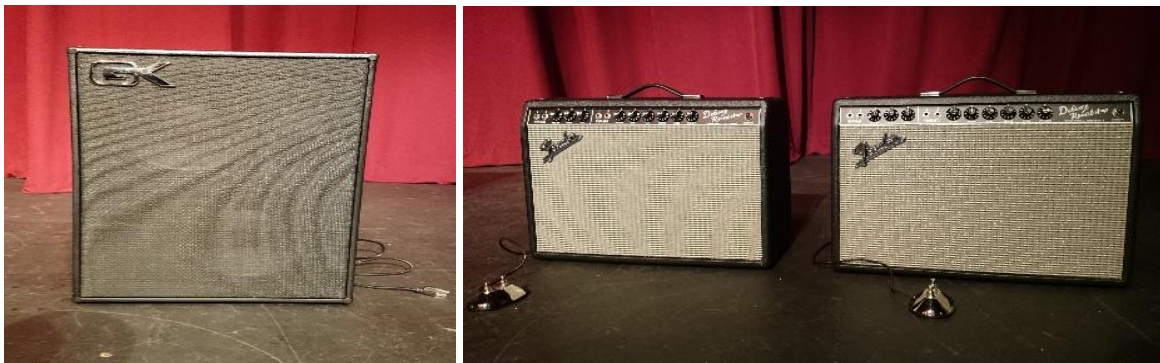

BACK LINE EQUIPMENT

Guitar/Bass Amps

- 2 – 65 DeluxeReverb – Fender 22W 1x21" Vintage Reissue Amp
- 1 – MB212-II – Gallien-Krueger 2x12" 500W Neo Ultra Light Combo w/ Horn
- 8 – ProCo Excellines 10' TS-TS Ang/Str
- 8 – GoldInst18R – Mogami 18' TS-TS Ang/Str Inst Cable

Keyboards/Piano

- 1 – MotifXF8 – Yamaha 88-key Workstation
- 1 – FC7 Yamaha Foot Control Volume Pedal
- 2 – AX48ProPlus – Ultimate Support AX48Pro with Mic Boom & Bag
- 1 – SK2 – Hammond Dual 61-key Combo Organ
- 1 – EXP50 – Hammond SK1 Expression Pedal
- 1 – CU1 – Hammond XK3c Tremolo Switch
- 1 – Yamaha Grand C7 Black

Percussion

1 – XS500SB – Sabian XS20 Pack includes:

20" ride

14", 16", 18" crash

14" HH

10" splash

1 – P3000D – Pearl Demon Drive Kick Pedal

1 – HT730 – Tama Ergo-Rider Throne